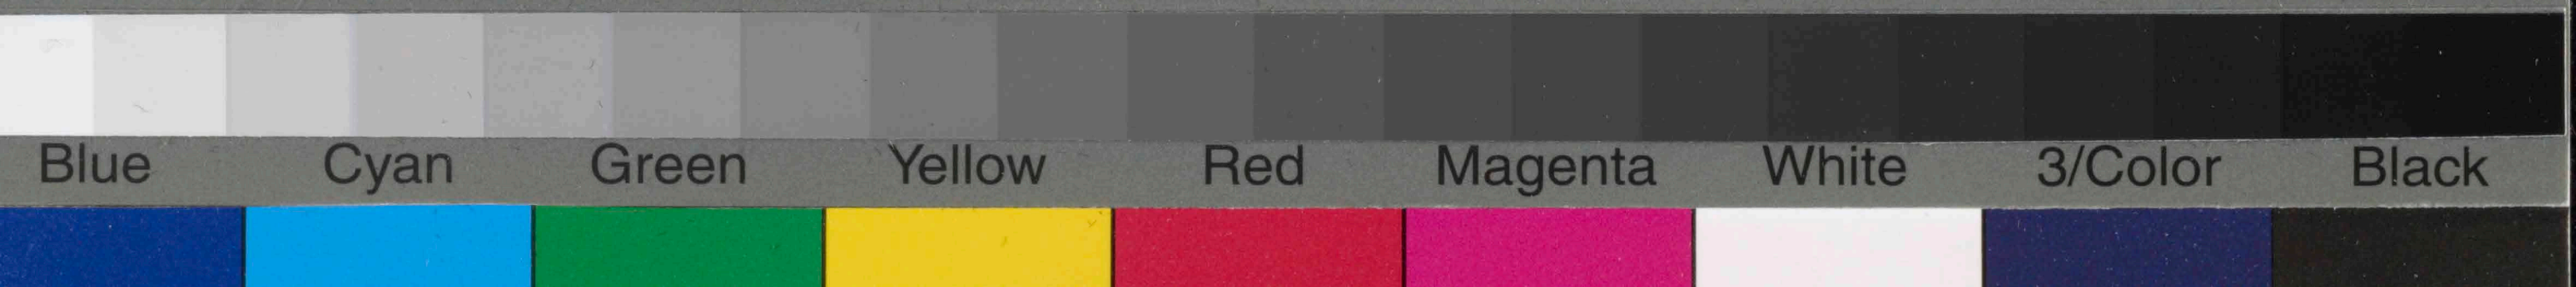

(Concerto op. 26. E. Sauret.)

Allegro Moderato.

Violino
principale

Handwritten musical notation for Violino principale, featuring a treble clef, a key signature of one flat (B-flat), and a 3/4 time signature. The notation includes a melody line with eighth and sixteenth notes, and a bass line with a whole note chord marked 'p' (piano) and 'con espres.' (con espressione).

Yours very sincerely,

Emile Sauret

London, July 15th 1848.

4, Lombard Road,

St John's Wood, N.W.

SAURGT, 'Emile, 1852-1920